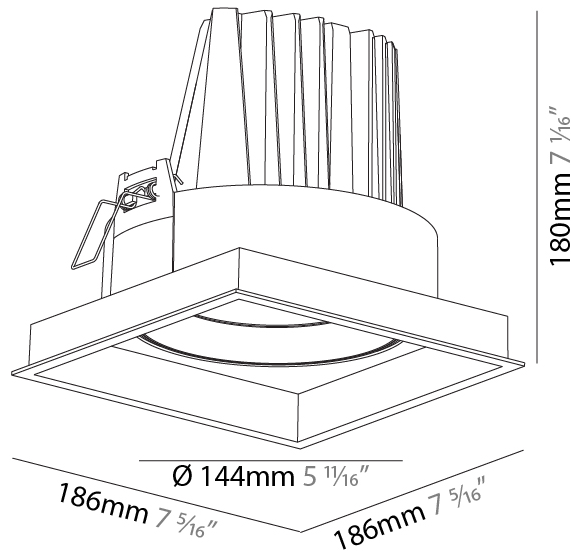

PHYSICAL

Shape: Square
Length (mm): 186
Length (in): 7 5/16
Width (mm): 186
Width (in): 7 5/16
Height (mm): 180
Height (in): 7 1/16
Ceiling Thickness (mm): 10 / 12.5 / 15
Ceiling Thickness (in): 3/8 or 1/2 or 9/16
Min. Recessing Depth (mm): 200
Min. Recessing Depth (in): 7 7/8
Light Distribution: Adjustable / Downlight
Weight (kg): 1.88
Weight (lbs): 4.14
Fixture Finish: SSR / BKV / CWI / CRY / HAB / UFT / ITA / RUA / FTG / MYG / LOD / PUS / FRO / FUP / KIA / POP / BLS / SPG / MEY / GOH / GUM / CHC / COM / ABZ / JAG / OBR / MOS / ROR
Fixture Material: Aluminum Die Cast
Cut-out Measurements: 175mm / 6 7/8" x 175mm / 6 7/8"

ELECTRICAL

Lamp Type: LED (Zhaga Standard)
Total Output Wattage (W): 41.9
Dimming: Tri-Mode (Non-Dimming and Phase Dimming (120Vac only) and 0-10V Dimming)
Driver Included: No
Driver Location: Recessed Housing
Driver Type: Constant Current - Universal
Housing: See components
Input Voltage (V): 120 - 277
Constant Current (MA): 1050

LED

Number of LEDs: 1
Color Temperature (°K): 2700 / 3000 / 3500 / 4000
Max. Delivered Lumen (lm): 4030 / 4130 / 4342 / 4430
CRI: >90 CRI
Lamp Life (hrs): 50000

OPTICAL

Reflector: 12 / 24 / 40
Adjustability: Rotational 355°; Tilt 30°

RATINGS AND CERTIFICATIONS

Certified By: Certified for North American Standards
IP rating: IP20