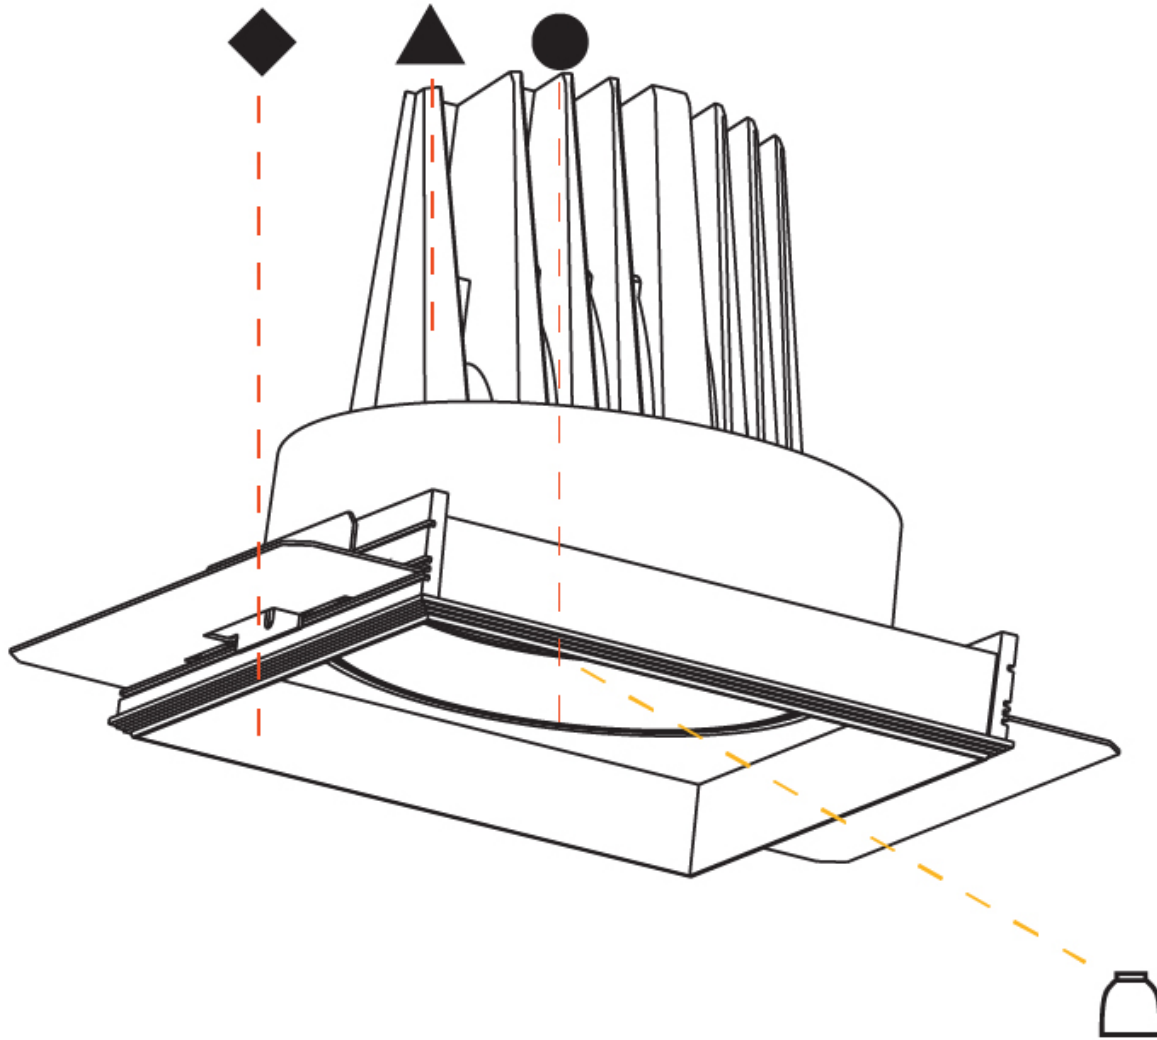

MECHANIQ SQUARE COMFORT SINGLE TRIMLESS

A35022-

PROJECT	_____
TYPE	_____
SPECIFIER	_____
QUANTITY	_____
DATE	_____

A