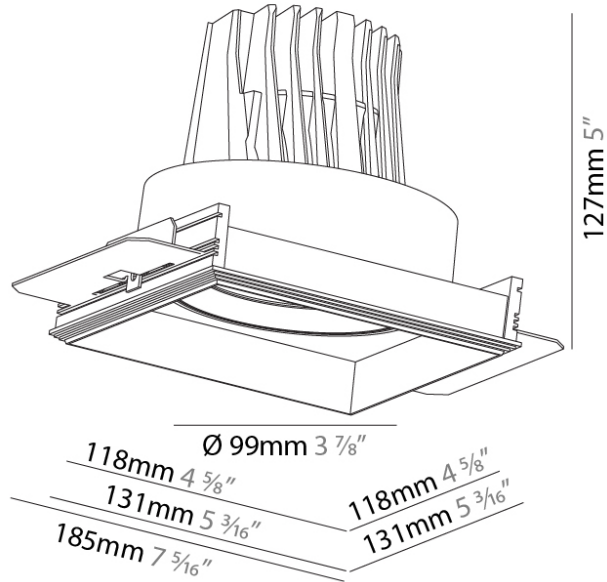

ELECTRICAL

Lamp Type: LED (Zhaga Standard)
Input Wattage (W): 13.2 (2700K) / 16.5
Total Output Wattage (W): 12.1 (2700K) / 14.7
Dimming: Tri-Mode (Non-Dimming and Phase Dimming (120Vac only) and 0-10V Dimming)
Driver Included: No
Driver Location: Recessed Housing
Driver Type: Constant Current - Universal
Driver Class: Class 2
Housing: See components
Input Voltage (V): 120 - 277
Constant Current (MA): 350

LED

Number of LEDs: 1
Color Temperature (°K): 2700 / 3000 / 3500 / 4000
Max. Delivered Lumen (lm): 830 / 930 / 1009 / 1030
CRI: >90 CRI
Lamp Life (hrs): 50000
Upon Request: Special Color Temperature RGB-W Tunable White Special LED

OPTICAL

Reflector: 8
Adjustability: Rotational 355°; Tilt 30°
Upon Request: Special Beam Angles

RATINGS AND CERTIFICATIONS

Available for international specifications by adding 'INT' at the end of the existing Model #. For assistance on 'custom' specifications, contact zteam@zaneen.com. In a constant effort to supply the best product, we reserve the right to change specifications or materials without notice. The most recent specification sheets are found at zaneen.com
IP rating: IP44