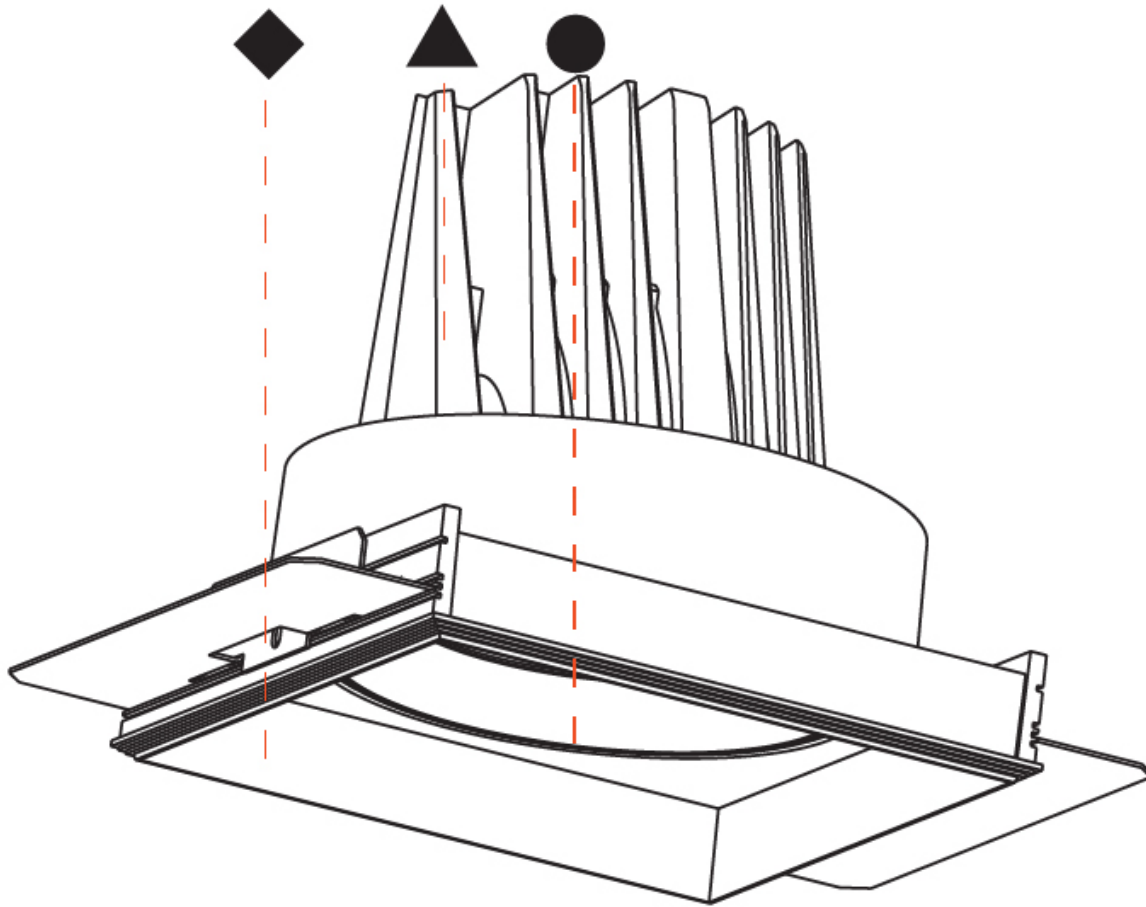

MECHANIQ SQUARE COMFORT SINGLE TRIMLESS

A35019-

PROJECT	_____
TYPE	_____
SPECIFIER	_____
QUANTITY	_____
DATE	_____

A