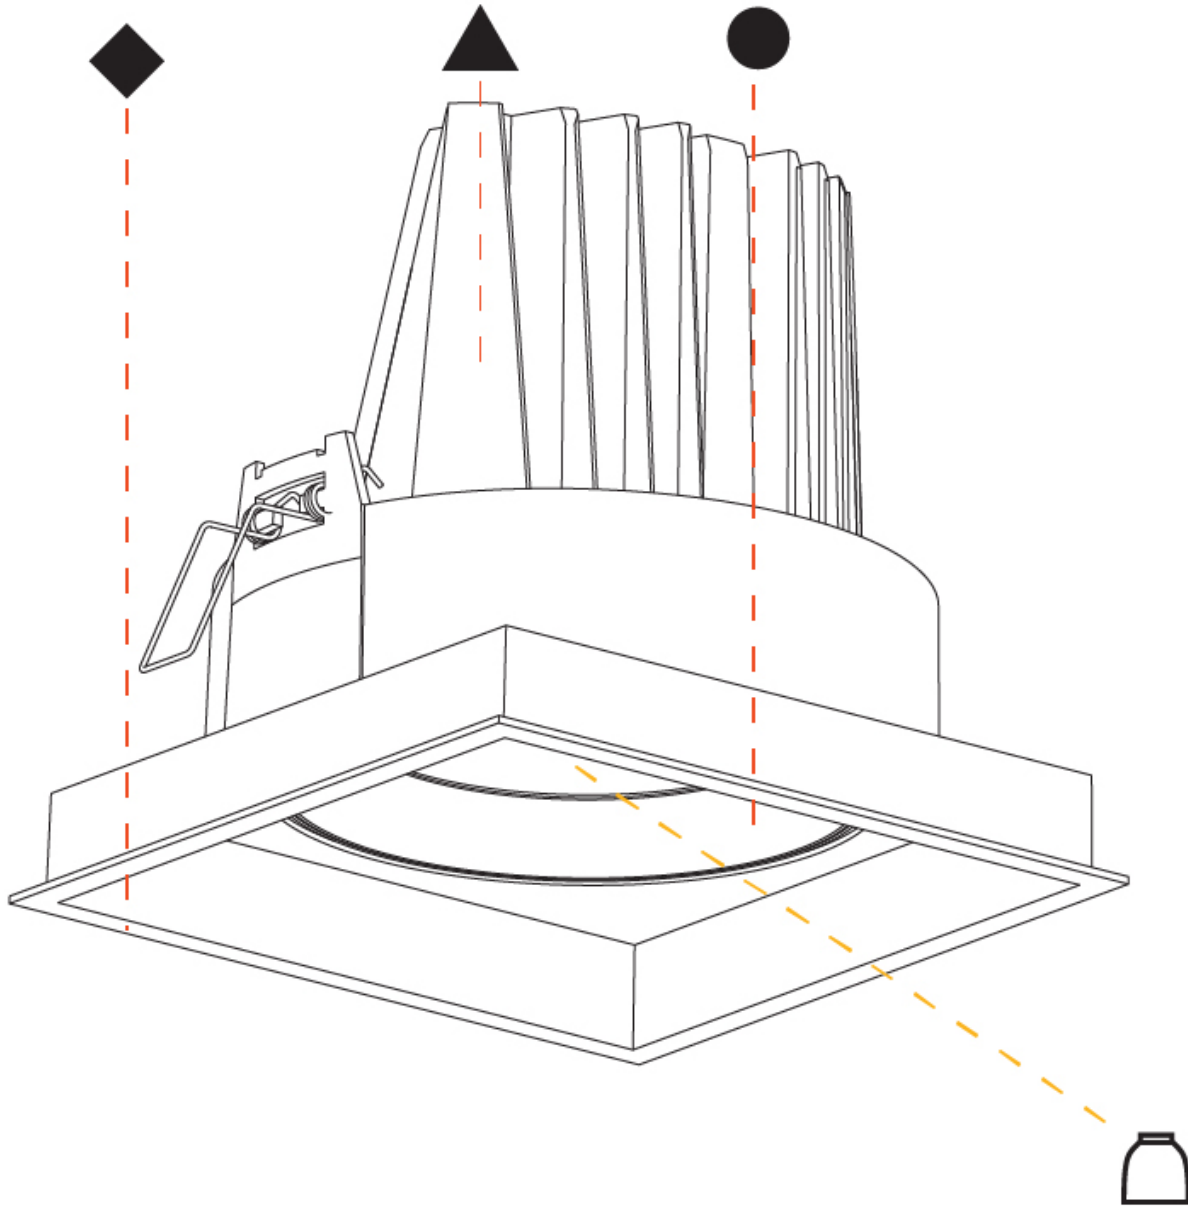

MECHANIQ SQUARE COMFORT SINGLE RECESSED

A35088-

PROJECT	_____
TYPE	_____
SPECIFIER	_____
QUANTITY	_____
DATE	_____

A