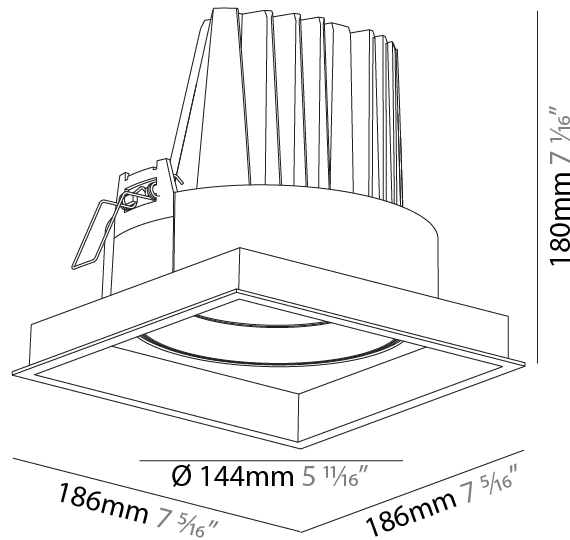

PHYSICAL

Shape: Square
Length (mm): 186
Length (in): 7 5/16
Width (mm): 186
Width (in): 7 5/16
Height (mm): 180
Height (in): 7 1/16
Ceiling Thickness (mm): 10 / 12.5 / 15
Ceiling Thickness (in): 3/8 or 1/2 or 9/16
Min. Recessing Depth (mm): 200
Min. Recessing Depth (in): 7 7/8
Light Distribution: Adjustable / Downlight
Weight (kg): 1.88
Weight (lbs): 4.14
Fixture Finish: SSR / BKV / CWI / CRY / HAB / UFT / ITA / RUA / FTG / MYG / LOD / PUS / FRO / FUP / KIA / POP / BLS / SPG / MEY / GOH / GUM / CHC / COM / ABZ / JAG / OBR / MOS / ROR
Fixture Material: Aluminum Die Cast
Cut-out Measurements: 175mm / 6 7/8" x 175mm / 6 7/8"

ELECTRICAL

Lamp Type: LED (Zhaga Standard)
Total Output Wattage (W): 21.2
Dimming: Tri-Mode (Non-Dimming and Phase Dimming (120Vac only) and 0-10V Dimming)
Driver Included: No
Driver Location: Recessed Housing
Driver Type: Constant Current - Universal
Housing: See components
Input Voltage (V): 120 - 277
Constant Current (MA): 700

LED

Number of LEDs: 1
Color Temperature (°K): 2700 / 3000 / 3500 / 4000
Max. Delivered Lumen (lm): 1440 / 1490 / 1568 / 1600
CRI: >90 CRI
Lamp Life (hrs): 50000

OPTICAL

Reflector°: 8
Adjustability: Rotational 355°; Tilt 30°

RATINGS AND CERTIFICATIONS

Certified By: Certified for North American Standards
IP rating: IP20