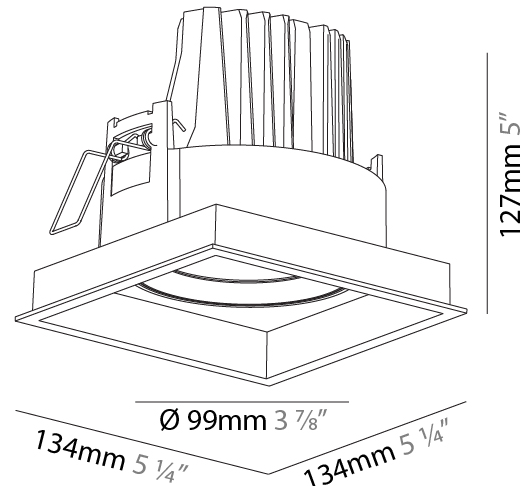

PHYSICAL

Shape: Square
Length (mm): 134
Length (in): 5 ¼
Width (mm): 134
Width (in): 5 ¼
Height (mm): 127
Height (in): 5
Ceiling Thickness (mm): 10 / 12.5 / 15
Ceiling Thickness (in): 3/8 or 1/2 or 9/16
Min. Recessing Depth (mm): 160
Min. Recessing Depth (in): 6 5/16
Light Distribution: Adjustable / Downlight
Weight (kg): 0.8
Weight (lbs): 1.76
Fixture Finish: SSR / BKV / CWI / CRY / HAB / UFT / ITA / RUA / FTG / MYG / LOD / PUS / FRO / FUP / KIA / POP / BLS / SPG / MEY / GOH / GUM / CHC / COM / ABZ / JAG / OBR / MOS / ROR
Fixture Material: Aluminum Die Cast
Cut-out Measurements: 125mm / 4 5/16" x 125mm / 4 5/16"

ELECTRICAL

Lamp Type: LED (Zhaga Standard)
Total Output Wattage (W): 12 / 15
Dimming: Tri-Mode (Non-Dimming and Phase Dimming (120Vac only) and 0-10V Dimming)
Driver Included: No
Driver Location: Recessed Housing
Driver Type: Constant Current - Universal
Housing: See components
Input Voltage (V): 120 - 277
Constant Current (MA): 350

LED

Number of LEDs: 1
Color Temperature (°K): 2700 / 3000 / 3500 / 4000
Max. Delivered Lumen (lm): 830 / 930 / 1010 / 1030
CRI: >90 CRI
Lamp Life (hrs): 50000

OPTICAL

Reflector°: 8
Adjustability: Rotational 355°; Tilt 30°

RATINGS AND CERTIFICATIONS

Certified By: Certified for North American Standards
IP rating: IP20