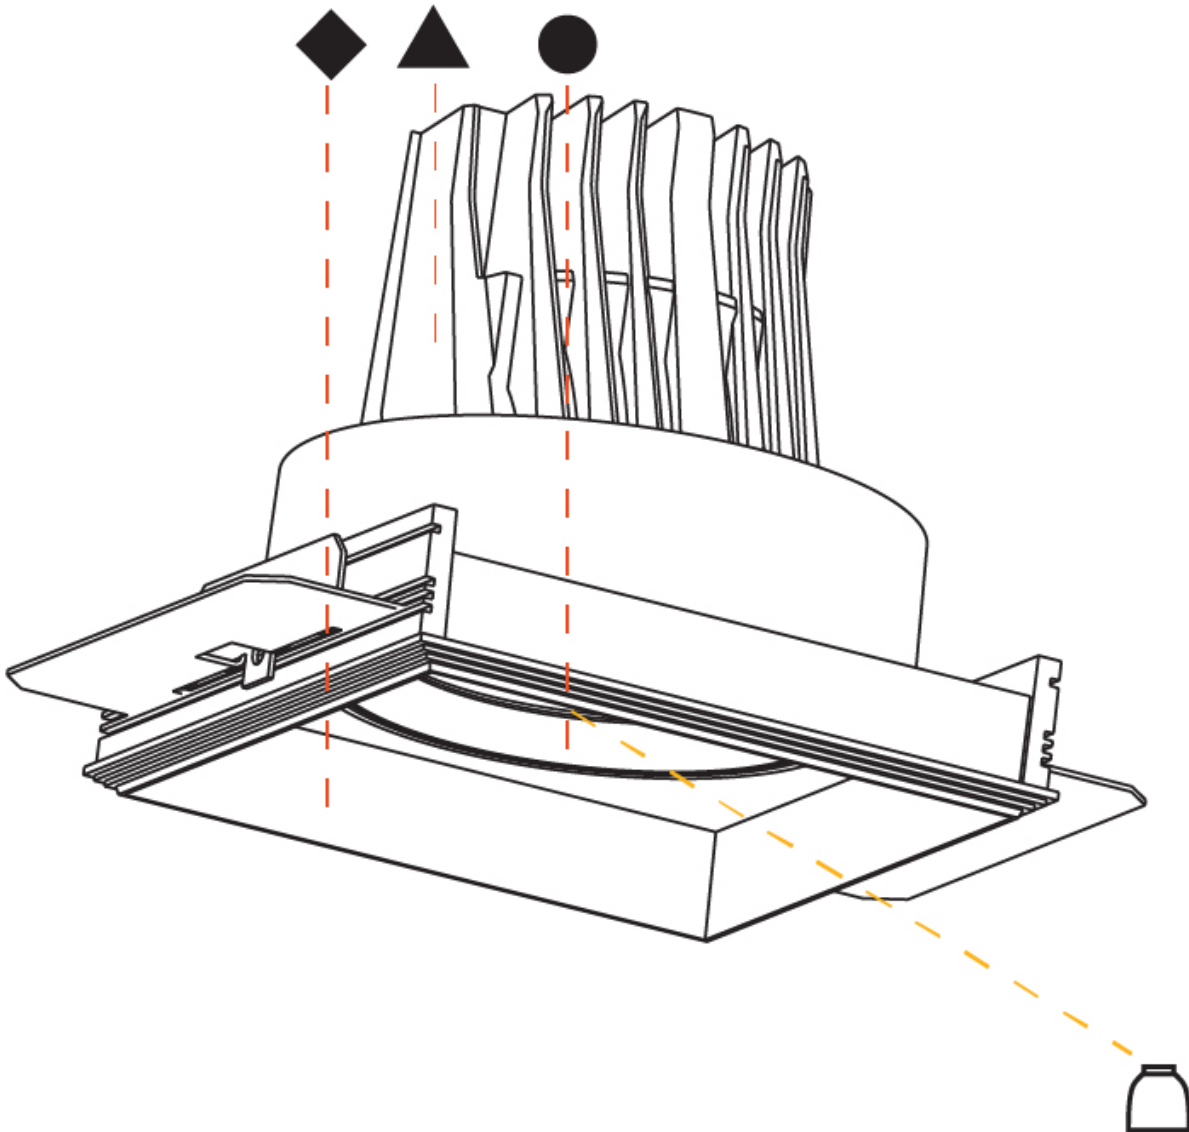

MECHANIQ SQUARE COMFORT SINGLE TRIMLESS

A35016-

PROJECT	_____
TYPE	_____
SPECIFIER	_____
QUANTITY	_____
DATE	_____

A