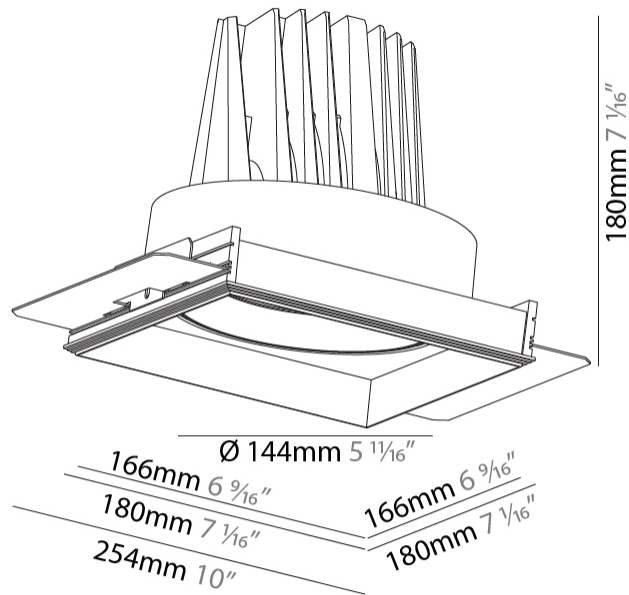

ELECTRICAL

Lamp Type: LED (Zhaga Standard)
Input Wattage (W): 46.2
Total Output Wattage (W): 41.9
Dimming: Tri-Mode (Non-Dimming and Phase Dimming (120Vac only) and 0-10V Dimming)
Driver Included: No
Driver Location: Recessed Housing
Driver Type: Constant Current - Universal
Driver Class: Class 2
Housing: See components
Input Voltage (V): 120 - 277
Constant Current (MA): 1050

LED

Number of LEDs: 1
Color Temperature (°K): 2700 / 3000 / 3500 / 4000
Max. Delivered Lumen (lm): 4030 / 4130 / 4332 / 4420
CRI: >90 CRI
Lamp Life (hrs): 50000
Upon Request: Special Color Temperature RGB-W Tunable White Special LED

OPTICAL

Reflector: 12 / 24 / 40
Adjustability: Rotational 355°; Tilt 30°
Upon Request: Special Beam Angles

RATINGS AND CERTIFICATIONS

Zaneen Group Inc. © 2024, T 1800-388-3382, F 416-247-9319, www.zaneen.com
Certified By: Certified for North American Standards
Available for International specifications by adding "INT" at the end of the existing Model #. For assistance on 'custom' specifications, contact zteam@zaneen.com.
IP Rating: IP44
In a constant effort to supply the best product, we reserve the right to change specifications or materials without notice. The most recent specification sheets are found at zaneen.com