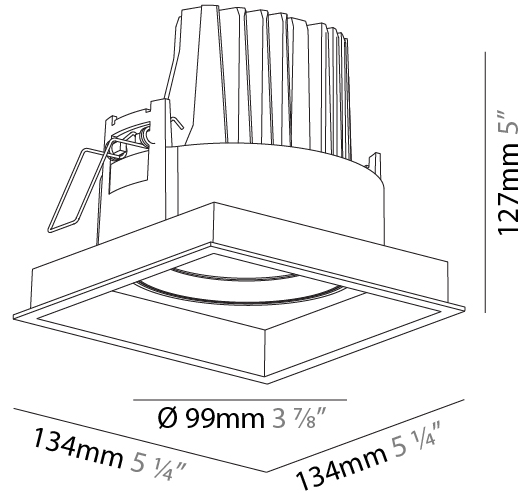

PHYSICAL

Shape: Square
Length (mm): 134
Length (in): 5 ¼
Width (mm): 134
Width (in): 5 ¼
Height (mm): 127
Height (in): 5
Ceiling Thickness (mm): 10 / 12.5 / 15
Ceiling Thickness (in): 3/8 or 1/2 or 9/16
Min. Recessing Depth (mm): 160
Min. Recessing Depth (in): 6 5/16
Light Distribution: Adjustable / Downlight
Weight (kg): 0.8
Weight (lbs): 1.76
Fixture Finish: SSR / BKV / CWI / CRY / HAB / UFT / ITA / RUA / FTG / MYG / LOD / PUS / FRO / FUP / KIA / POP / BLS / SPG / MEY / GOH / GUM / CHC / COM / ABZ / JAG / OBR / MOS / ROR
Fixture Material: Aluminum Die Cast
Cut-out Measurements: 125mm / 4 5/16" x 125mm / 4 5/16"

ELECTRICAL

Lamp Type: LED (Zhaga Standard)
Total Output Wattage (W): 26.4
Dimming: Tri-Mode (Non-Dimming and Phase Dimming (120Vac only) and 0-10V Dimming)
Driver Included: No
Driver Location: Recessed Housing
Driver Type: Constant Current - Universal
Housing: See components
Input Voltage (V): 120 - 277
Constant Current (MA): 700

LED

Number of LEDs: 1
Color Temperature (°K): 2700 / 3000 / 3500 / 4000
Max. Delivered Lumen (lm): 2960 / 3030 / 3185 / 3250
CRI: >90 CRI
Lamp Life (hrs): 50000

OPTICAL

Reflector°: 18 / 26 / 40
Adjustability: Rotational 355°; Tilt 30°

RATINGS AND CERTIFICATIONS

Certified By: Certified for North American Standards
IP rating: IP20