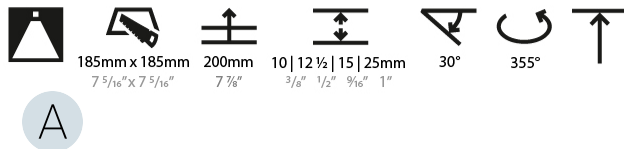

ELECTRICAL

Lamp Type: LED (Zhaga Standard)
Input Wattage (W): 46.2
Total Output Wattage (W): 41.9
Dimming: Tri-Mode (Non-Dimming and Phase Dimming (120Vac only) and 0-10V Dimming)
Driver Included: No
Driver Location: Recessed Housing
Driver Type: Constant Current - Universal
Driver Class: Class 2
Housing: See components
Input Voltage (V): 120 - 277
Constant Current (MA): 1050

LED

Number of LEDs: 1
Color Temperature (°K): 2700 / 3000 / 3500 / 4000
Max. Delivered Lumen (lm): 4030 / 4130 / 4332 / 4420
CRI: >90 CRI
Lamp Life (hrs): 50000
Upon Request: Special Color Temperature RGB-W Tunable White Special LED

OPTICAL

Reflector: 12 / 24 / 40
Adjustability: Rotational 355°; Tilt 30°
Upon Request: Special Beam Angles

RATINGS AND CERTIFICATIONS

Zaneen Group Inc. © 2024, T 1800-388-3382, F 416-247-9319, www.zaneen.com
Certified By: Certified for North American Standards
Available for International specifications by adding "INT" at the end of the existing Model #. For assistance on 'custom' specifications, contact zteam@zaneen.com.
IP Rating: IP44
In a constant effort to supply the best product, we reserve the right to change specifications or materials without notice. The most recent specification sheets are found at zaneen.com