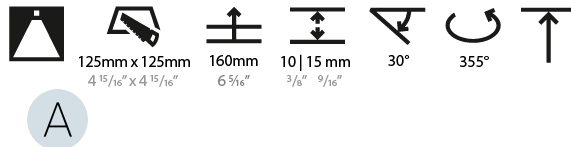

PHYSICAL

Shape: Square
Length (mm): 134
Length (in): 5 ¼
Width (mm): 134
Width (in): 5 ¼
Height (mm): 127
Height (in): 5
Ceiling Thickness (mm): 10 / 12.5 / 15
Ceiling Thickness (in): 3/8 or 1/2 or 9/16
Min. Recessing Depth (mm): 160
Min. Recessing Depth (in): 6 5/16
Light Distribution: Adjustable / Downlight
Weight (kg): 0.8
Weight (lbs): 1.76
Fixture Finish: SSR / BKV / CWI / CRY / HAB / UFT / ITA / RUA / FTG / MYG / LOD / PUS / FRO / FUP / KIA / POP / BLS / SPG / MEY / GOH / GUM / CHC / COM / ABZ / JAG / OBR / MOS / ROR
Fixture Material: Aluminum Die Cast
Cut-out Measurements: 125mm / 4 5/16" x 125mm / 4 5/16"

ELECTRICAL

Lamp Type: LED (Zhaga Standard)
Total Output Wattage (W): 26.4
Dimming: Tri-Mode (Non-Dimming and Phase Dimming (120Vac only) and 0-10V Dimming)
Driver Included: No
Driver Location: Recessed Housing
Driver Type: Constant Current - Universal
Housing: See components
Input Voltage (V): 120 - 277
Constant Current (MA): 700

LED

Number of LEDs: 1
Color Temperature (°K): 2700 / 3000 / 3500 / 4000
Max. Delivered Lumen (lm): 2960 / 3030 / 3185 / 3250
CRI: >90 CRI
Lamp Life (hrs): 50000

OPTICAL

Reflector°: 18 / 26 / 40
Adjustability: Rotational 355°; Tilt 30°

RATINGS AND CERTIFICATIONS

Certified By: Certified for North American Standards
IP rating: IP20