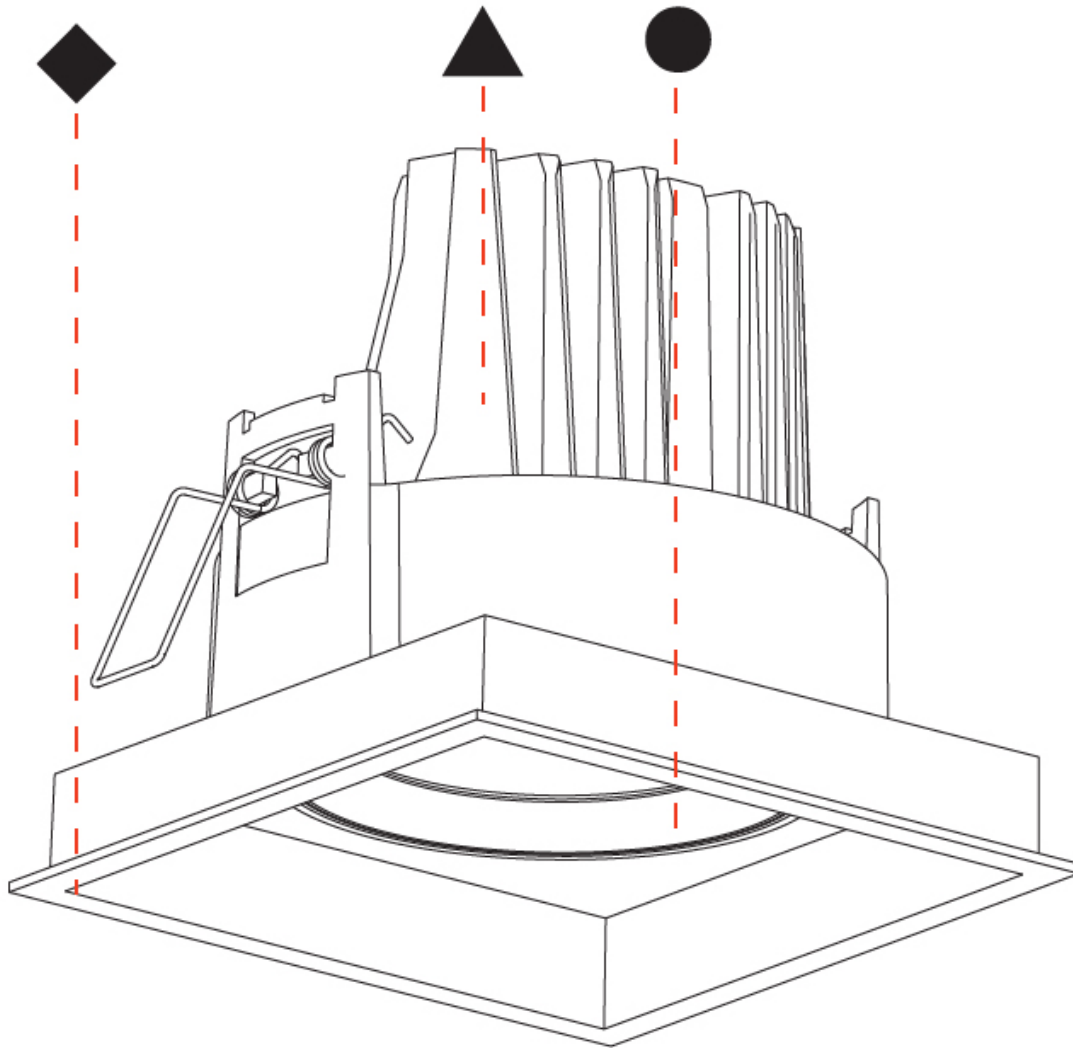

MECHANIQ SQUARE COMFORT SINGLE RECESSED

A35079-

PROJECT	_____
TYPE	_____
SPECIFIER	_____
QUANTITY	_____
DATE	_____