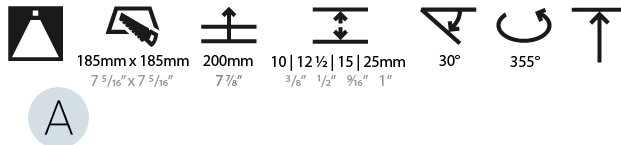

ELECTRICAL

Lamp Type: LED (Zhaga Standard)
Input Wattage (W): 23.1
Total Output Wattage (W): 21.2
Dimming: Tri-Mode (Non-Dimming and Phase Dimming (120Vac only) and 0-10V Dimming)
Driver Included: No
Driver Location: Recessed Housing
Driver Type: Constant Current - Universal
Driver Class: Class 2
Housing: See components
Input Voltage (V): 120 - 277
Constant Current (MA): 700

LED

Number of LEDs: 1
Color Temperature (°K): 2700 / 3000 / 3500 / 4000
Max. Delivered Lumen (lm): 1440 / 1490 / 1568 / 1600
CRI: >90 CRI
Lamp Life (hrs): 50000
Upon Request: Special Color Temperature RGB-W Tunable White Special LED

OPTICAL

Reflector: 8
Adjustability: Rotational 355°; Tilt 30°
Upon Request: Special Beam Angles

RATINGS AND CERTIFICATIONS

Zaneen Group Inc. © 2024, T 1800-388-3382, F 416-247-9319, www.zaneen.com
Certified By: Certified for North American Standards
Available for 'custom' specifications by adding 'W' at the end of the existing Model #. For assistance on 'custom' specifications, contact zteam@zaneen.com.
In order to supply the best product, we reserve the right to change specifications or materials without notice. The most recent specification sheets are found at zaneen.com