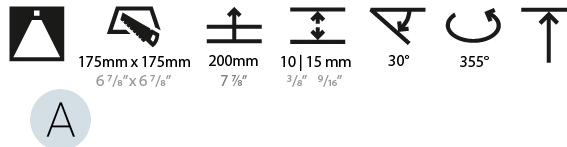

PHYSICAL

Shape: Square
Length (mm): 186
Length (in): 7 5/16
Width (mm): 186
Width (in): 7 5/16
Height (mm): 180
Height (in): 7 1/16
Ceiling Thickness (mm): 10 / 12.5 / 15
Ceiling Thickness (in): 3/8 or 1/2 or 9/16
Min. Recessing Depth (mm): 200
Min. Recessing Depth (in): 7 7/8
Light Distribution: Adjustable / Downlight
Weight (kg): 1.88
Weight (lbs): 4.14
Fixture Finish: SSR / BKV / CWI / CRY / HAB / UFT / ITA / RUA / FTG / MYG / LOD / PUS / FRO / FUP / KIA / POP / BLS / SPG / MEY / GOH / GUM / CHC / COM / ABZ / JAG / OBR / MOS / ROR
Fixture Material: Aluminum Die Cast
Cut-out Measurements: 175mm / 6 7/8" x 175mm / 6 7/8"

ELECTRICAL

Lamp Type: LED (Zhaga Standard)
Total Output Wattage (W): 21.2
Dimming: Tri-Mode (Non-Dimming and Phase Dimming (120Vac only) and 0-10V Dimming)
Driver Included: No
Driver Location: Recessed Housing
Driver Type: Constant Current - Universal
Housing: See components
Input Voltage (V): 120 - 277
Constant Current (MA): 700

LED

Number of LEDs: 1
Color Temperature (°K): 2700 / 3000 / 3500 / 4000
Max. Delivered Lumen (lm): 1440 / 1490 / 1568 / 1600
CRI: >90 CRI
Lamp Life (hrs): 50000

OPTICAL

Reflector°: 8
Adjustability: Rotational 355°; Tilt 30°

RATINGS AND CERTIFICATIONS

Certified By: Certified for North American Standards
IP rating: IP20