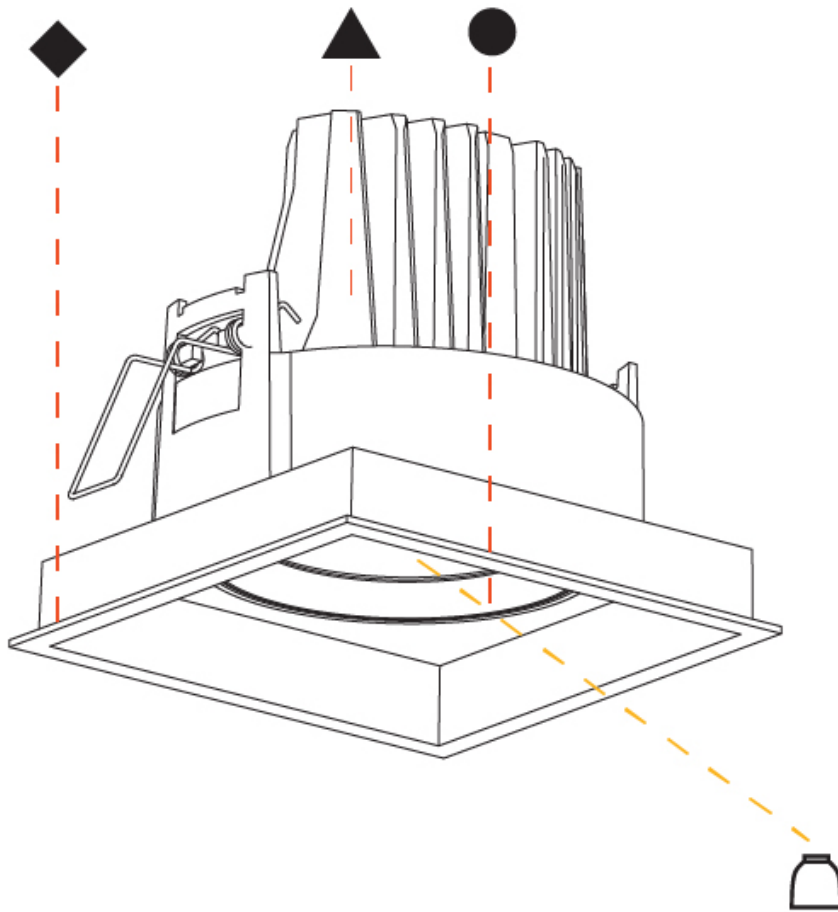

MECHANIQ SQUARE COMFORT SINGLE RECESSED

A35082-

PROJECT	_____
TYPE	_____
SPECIFIER	_____
QUANTITY	_____
DATE	_____

A