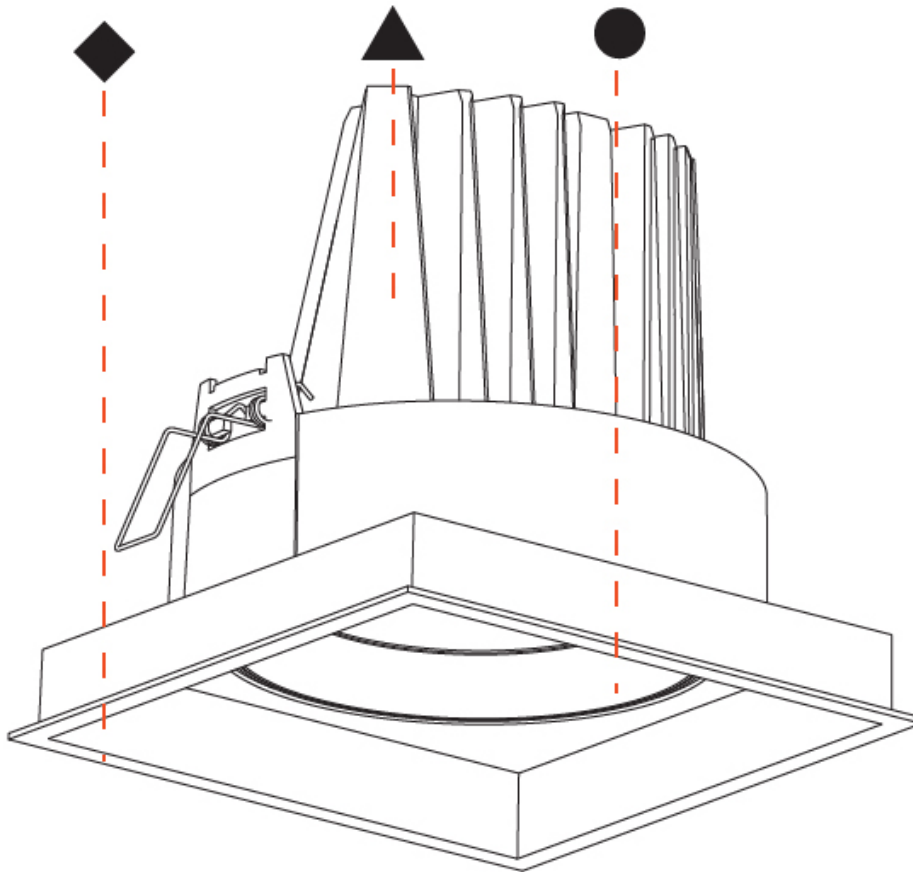

MECHANIQ SQUARE COMFORT SINGLE RECESSED

A35085-

PROJECT _____

TYPE _____

SPECIFIER _____

QUANTITY _____

DATE _____