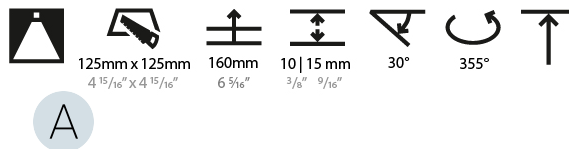

PHYSICAL

Shape: Square
Length (mm): 134
Length (in): 5 ¼
Width (mm): 134
Width (in): 5 ¼
Height (mm): 127
Height (in): 5
Ceiling Thickness (mm): 10 / 12.5 / 15
Ceiling Thickness (in): 3/8 or 1/2 or 9/16
Min. Recessing Depth (mm): 160
Min. Recessing Depth (in): 6 5/16
Light Distribution: Adjustable / Downlight
Weight (kg): 0.8
Weight (lbs): 1.76
Fixture Finish: SSR / BKV / CWI / CRY / HAB / UFT / ITA / RUA / FTG / MYG / LOD / PUS / FRO / FUP / KIA / POP / BLS / SPG / MEY / GOH / GUM / CHC / COM / ABZ / JAG / OBR / MOS / ROR
Fixture Material: Aluminum Die Cast
Cut-out Measurements: 125mm / 4 5/16" x 125mm / 4 5/16"

ELECTRICAL

Lamp Type: LED (Zhaga Standard)
Total Output Wattage (W): 12 / 15
Dimming: Tri-Mode (Non-Dimming and Phase Dimming (120Vac only) and 0-10V Dimming)
Driver Included: No
Driver Location: Recessed Housing
Driver Type: Constant Current - Universal
Housing: See components
Input Voltage (V): 120 - 277
Constant Current (MA): 350

LED

Number of LEDs: 1
Color Temperature (°K): 2700 / 3000 / 3500 / 4000
Max. Delivered Lumen (lm): 830 / 930 / 1010 / 1030
CRI: >90 CRI
Lamp Life (hrs): 50000

OPTICAL

Reflector°: 8
Adjustability: Rotational 355°; Tilt 30°

RATINGS AND CERTIFICATIONS

Certified By: Certified for North American Standards
IP rating: IP20